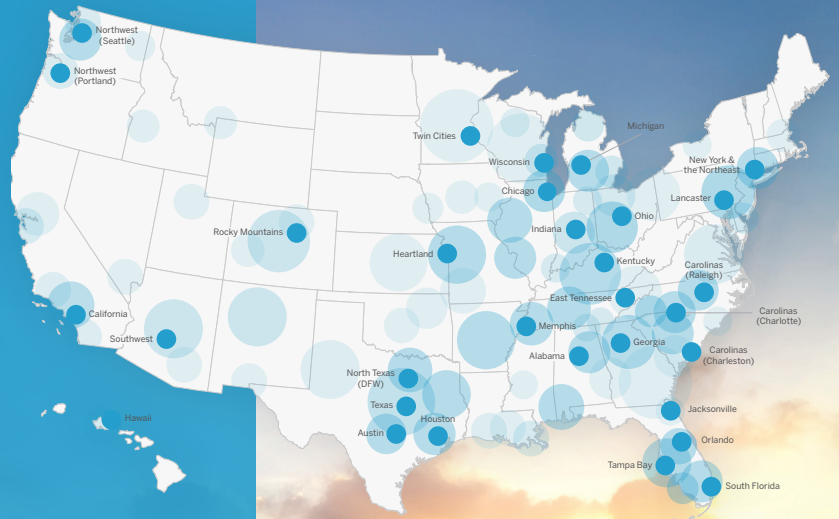

Equipping faithful stewards for four decades

At the National Christian Foundation (NCF), we help you transform your generosity into kingdom impact.

As you navigate the complexities of giving, we come alongside you with deep expertise, innovative solutions, and shared biblical values.

In more than 180 communities nationwide, NCF serves as a local catalyst for Christian giving and helps you give collaboratively, find encouragement, and connect with a powerful generosity ecosystem. If you'd like to explore how to make the most of all God has entrusted to you, let's start a conversation.